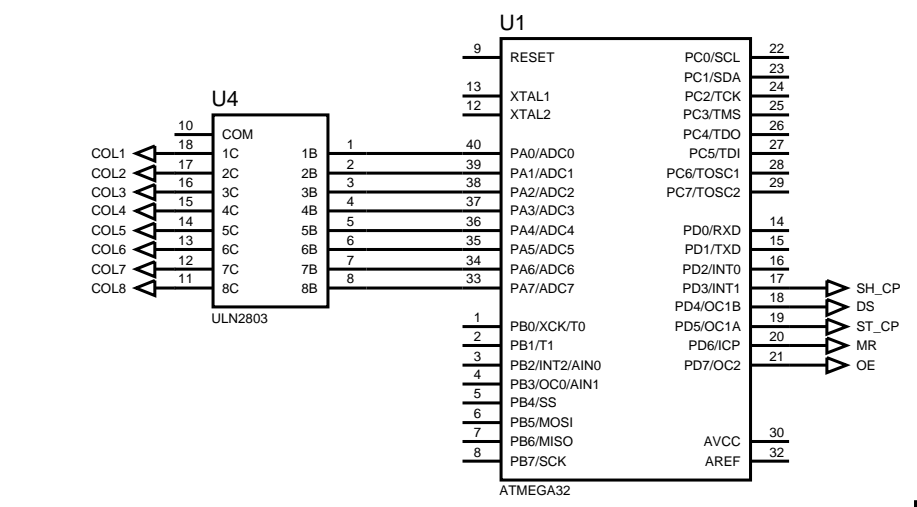

For Height 16

For Height 8

LED Sign Board 8-16x128

Hossein Lachini | +98 912 381 20 60 | www.HLachini.com | eLachini@Gmail.com