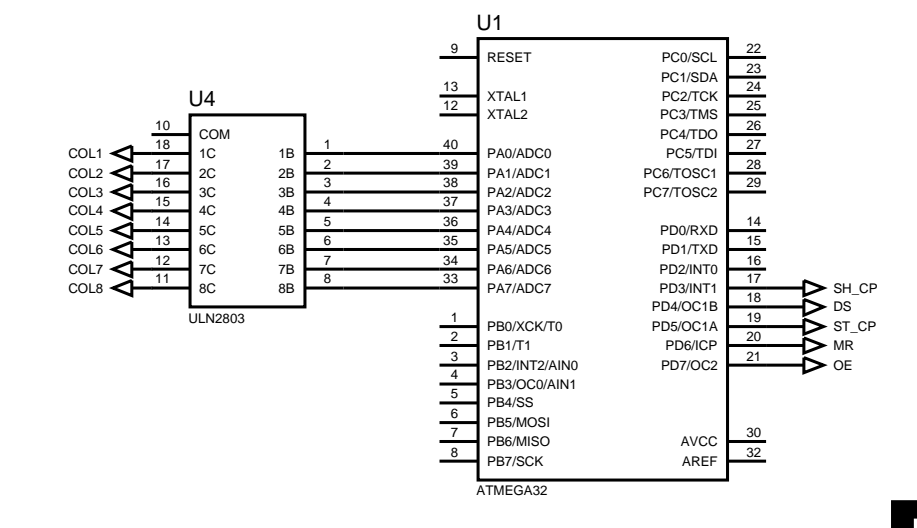

For Height 16

For Height 8

LED Sign Board 8-16x128

Hossein Lachini | +98 912 381 20 60 | www.HLachini.com | eLachini@Gmail.com